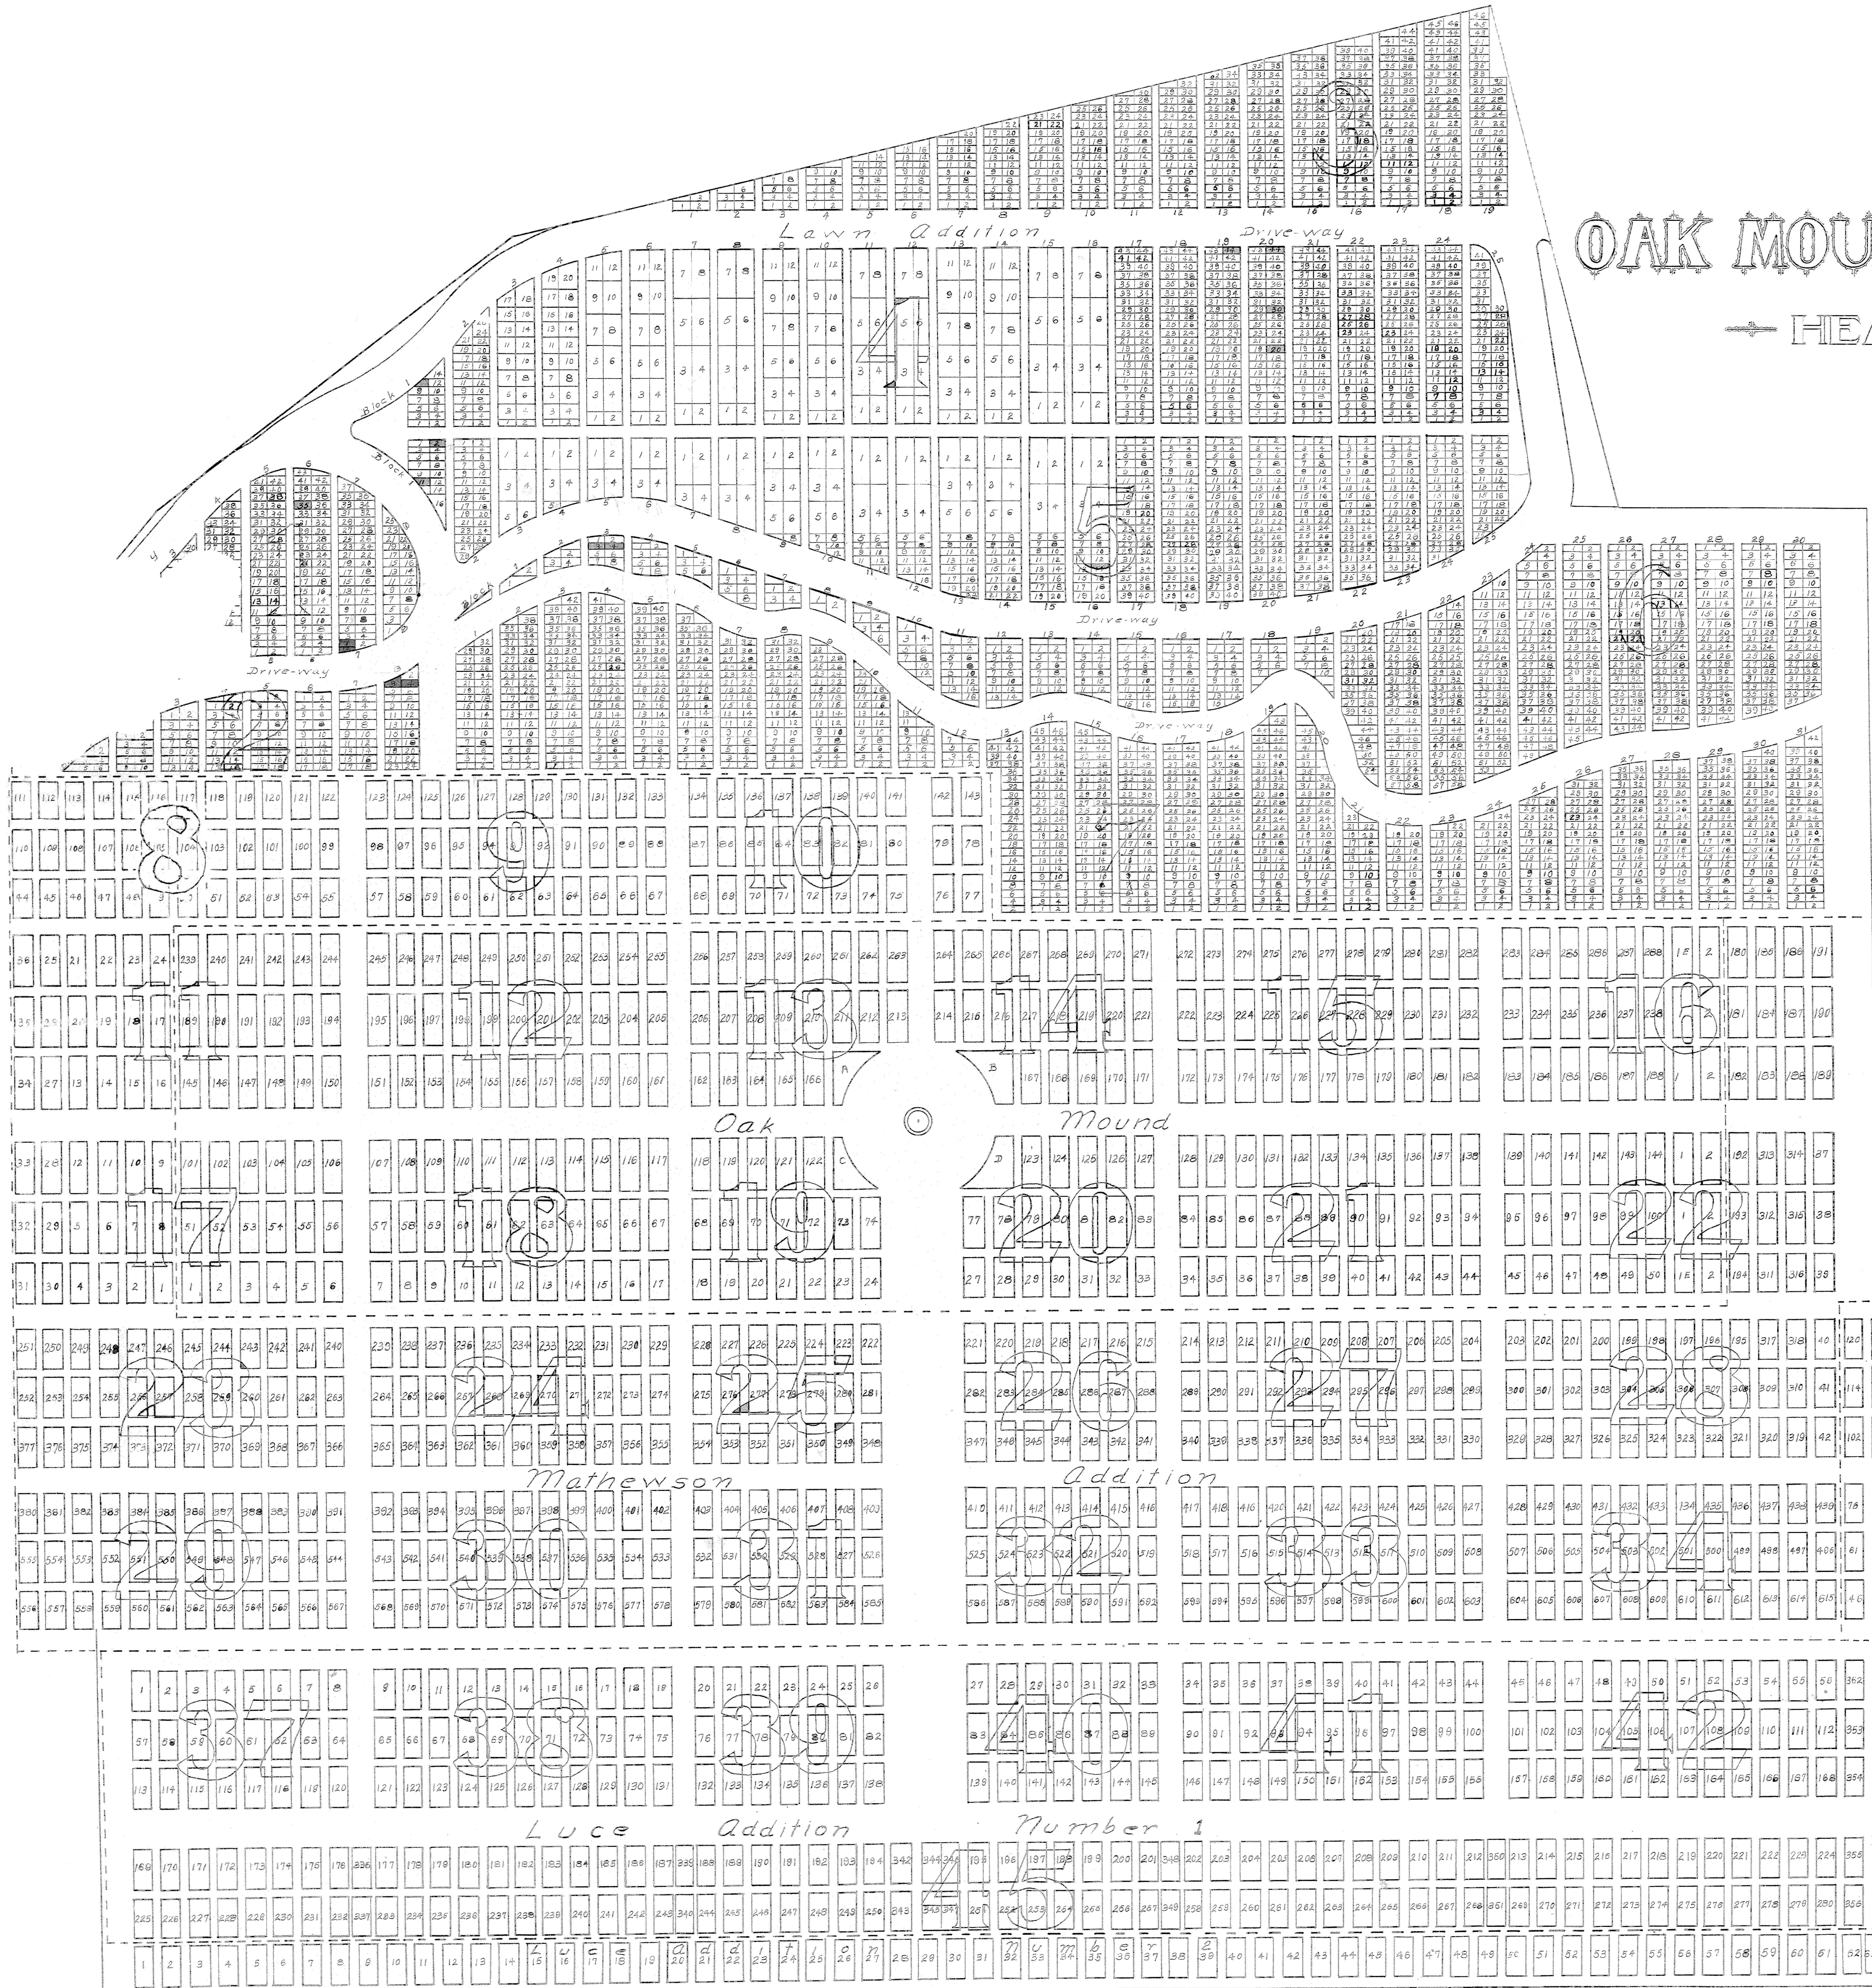

OAK MOUND CEMETERY

HEALDSBURG

UNDER THE MANAGEMENT AND CONTROL OF THE
CALIFORNIA CEMETERY CORPORATION
1010 FINE STREET
OAKLAND CALIFORNIA